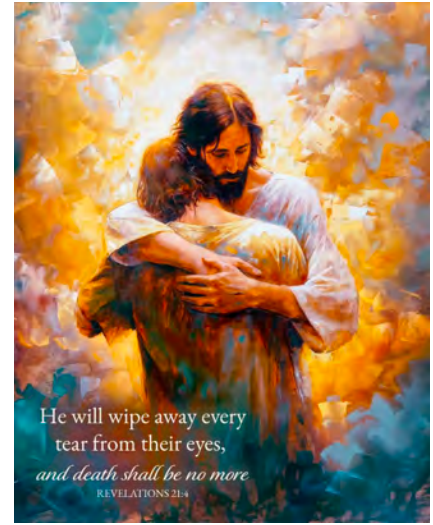

Homecoming Scripture
NW-CP9