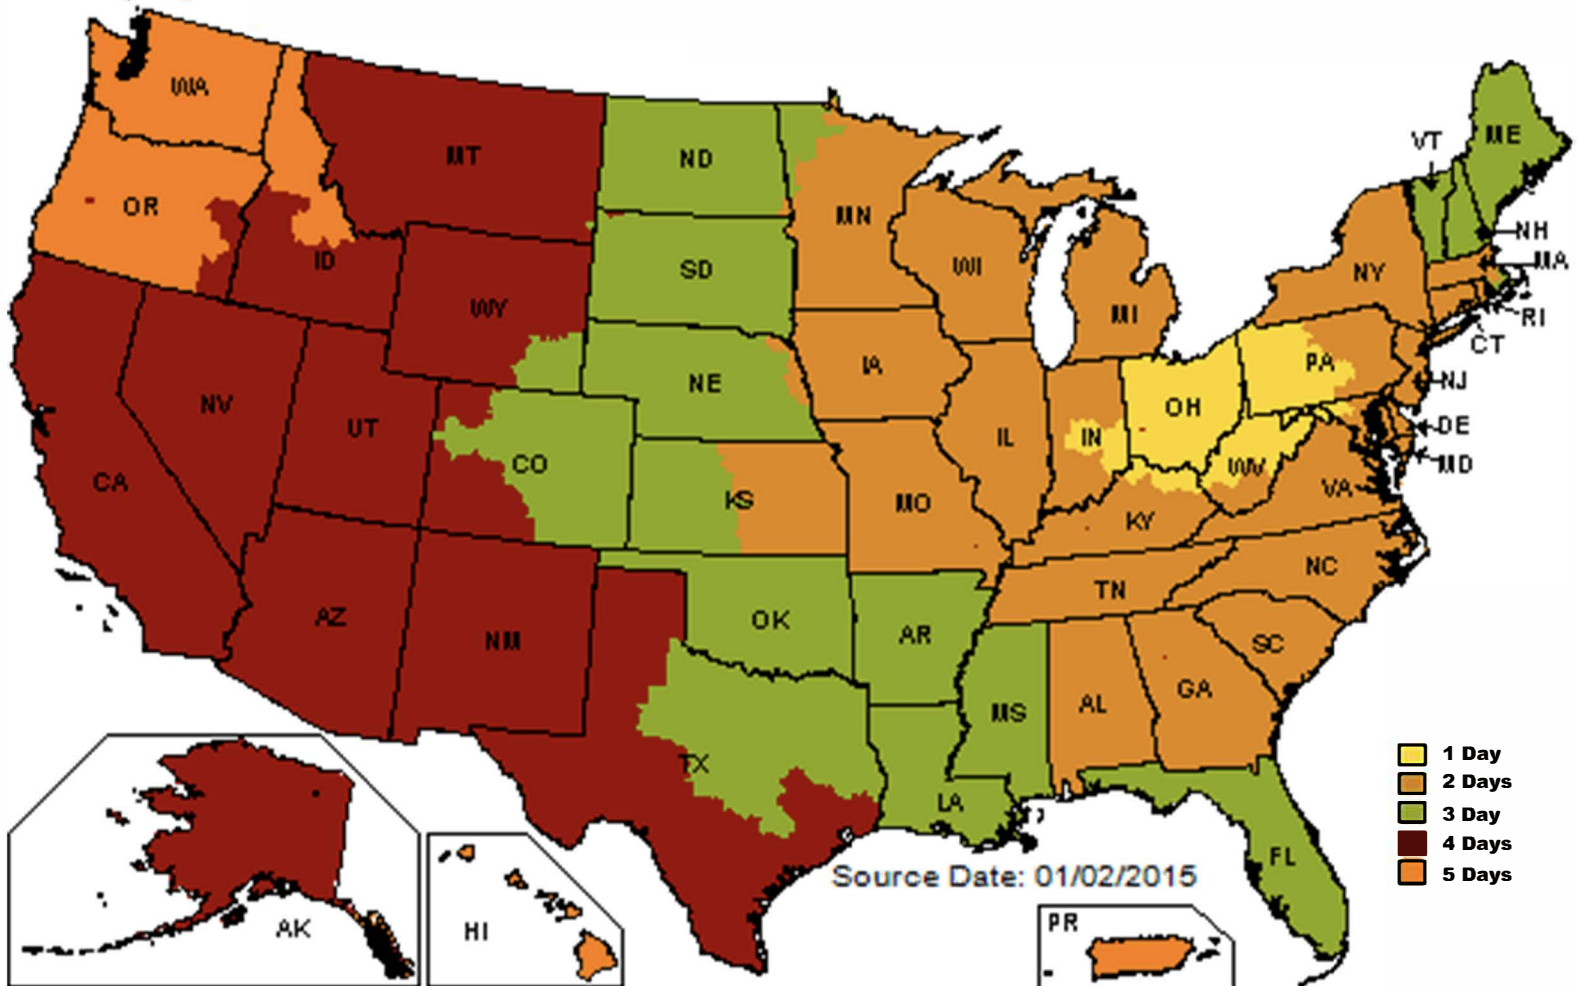

Popcorn Quantity Per Box	Qty Per Box	Price Standard Total	Discount Box Price	Price Premium Total	Discount Box Price
Tiny Size	30 Per Box	$60.00	$55.00	$78.00	$72.00
Small Size	24 Per Box	$72.00	$67.00	$86.40	$82.00
Medium Size	15 Per Box	$67.50	$62.00	$87.75	$82.00
Large Size	10 Per Box	$85.00	$80.00	$104.00	$99.00

Popcorn Quantity Per Box	Zone 1	Zone 2	Zone 3	Zone 4	Zone 5	Alaska Hawaii
Tiny Size	$15.32	$15.32	$18.20	$23.26	$23.26	$57.37 USPS
Small Size	$15.32	$16.24	$19.47	$33.26	$33.26	$93.03 UPS
Medium Size	$15.32	$16.24	$19.47	$33.26	$33.26	$93.03 UPS
Large Size	$15.32	$16.24	$19.47	$33.26	$33.26	$93.03 UPS

OUTBOUND VIEW